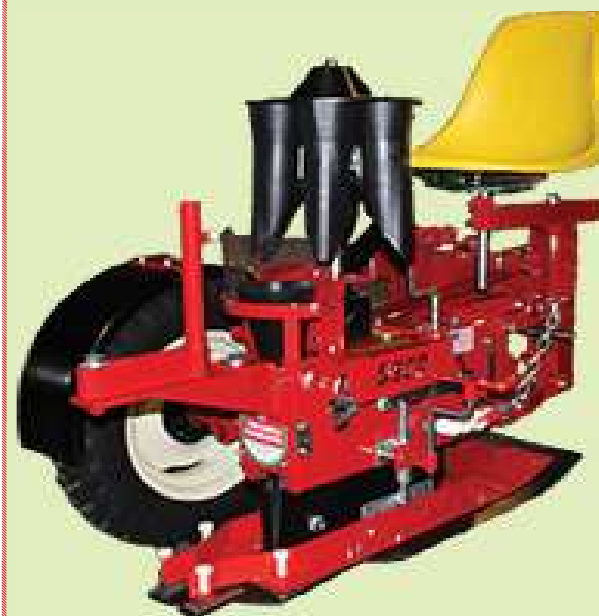

Fertilizer Side Dressers - 1 to 4 rows

- * Adjustable rates from 66-875 lbs. per acre
- * 300 lb. Poly Hoppers
- * Gauge Wheel Drive System
- * Custom configurations available
- * Optional disc openers, knife openers and cultivators available

Cell-Type Carousel Transplanters & Fertilizer Side

Model 5500

- * Fast and compact (42" long)
- * Smooth packing ski system
- * Easy crank adjustment for depth
- * Row width as close as 12"
- * Adjustable shoe for different size cell

Shown with optional cushion seat.
Requires OE 90 Gauge Wheel Drive System.

Model 5500W uses packing wheels for use in cloddy, river bottom or muck soil conditions. Requires OE 90 Gauge Wheel Drive System.

Our EZ 17 Direct Drive System changes spacing on all units at once from one location. It uses roller chain and quick change sprockets, allowing 17 different spacing choices from 5-1/2 - 26". Other sprocket arrangements are available for spacing up to 48".