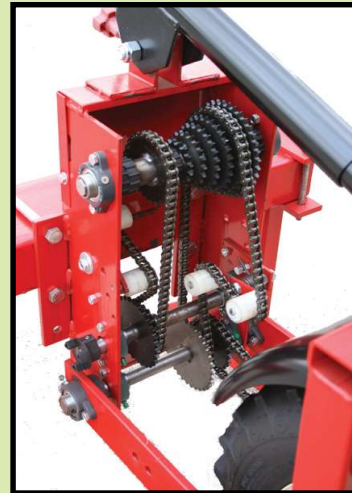

Fertilizer Side Dressers - 1 to 4 rows

- * Adjustable rates from 66-875 lbs. per acre
- * 300 lb. Poly Hoppers
- * Gauge Wheel Drive System
- * Custom configurations available
- * Optional disc openers, knife openers and cultivators available

Cell-Type Carousel Transplanters & Fertilizer Side

Model 5500

- * Fast and compact (42" long)
- * Smooth packing ski system
- * Easy crank adjustment for depth
- * Row width as close as 12"
- * Adjustable shoe for different size cell

Shown with optional cushion seat and #5601 4-Tray carousel for plastic trays.

Model 5500WD B-3

Each row has its own Direct Drive System which firms the soil ahead of the planter. Shown as a complete one row package with 55 gallon barrel, optional cushion seat and 5600 4 tray carousel styrofoam tray holder.

Our EZ 17 Direct Drive System changes spacing on all units at once from one location. It uses roller chain and quick change sprockets, allowing 17 different spacing choices from 5-1/2 - 26". Other sprocket arrangements are available for spacing up to 48".